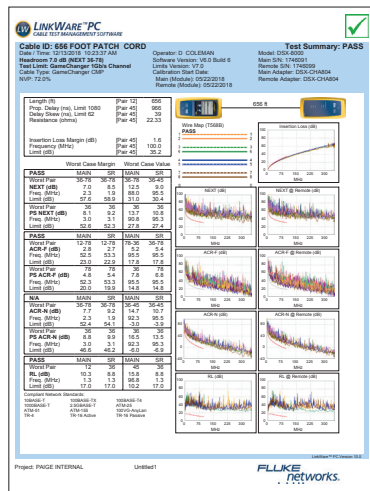

IS THIS PATENTED?

Yes, GameChanger Cable has been awarded US Patent No. 10,453,589 as the sole manufacturer to produce and market a twisted-pair cable that supports both data and PoE applications to distances over 100m!

Field Certification

You can find GameChanger cable types and test limits in your favorite hand held testers from:

- AEM
- Fluke
- Ideal
- Netscout
- Softing
- Viavi

Scan me

An example of a passing result, on a 656 foot channel.